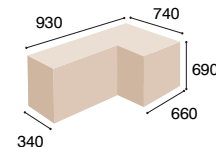

RAYA 21SL, 23SL
17,5 kg netto
21,0 kg brutto

RAYA 21S, 23S
16,0 kg netto
20,5 kg brutto

RAYA 21E, 23E
14,0 kg netto
18,5 kg brutto